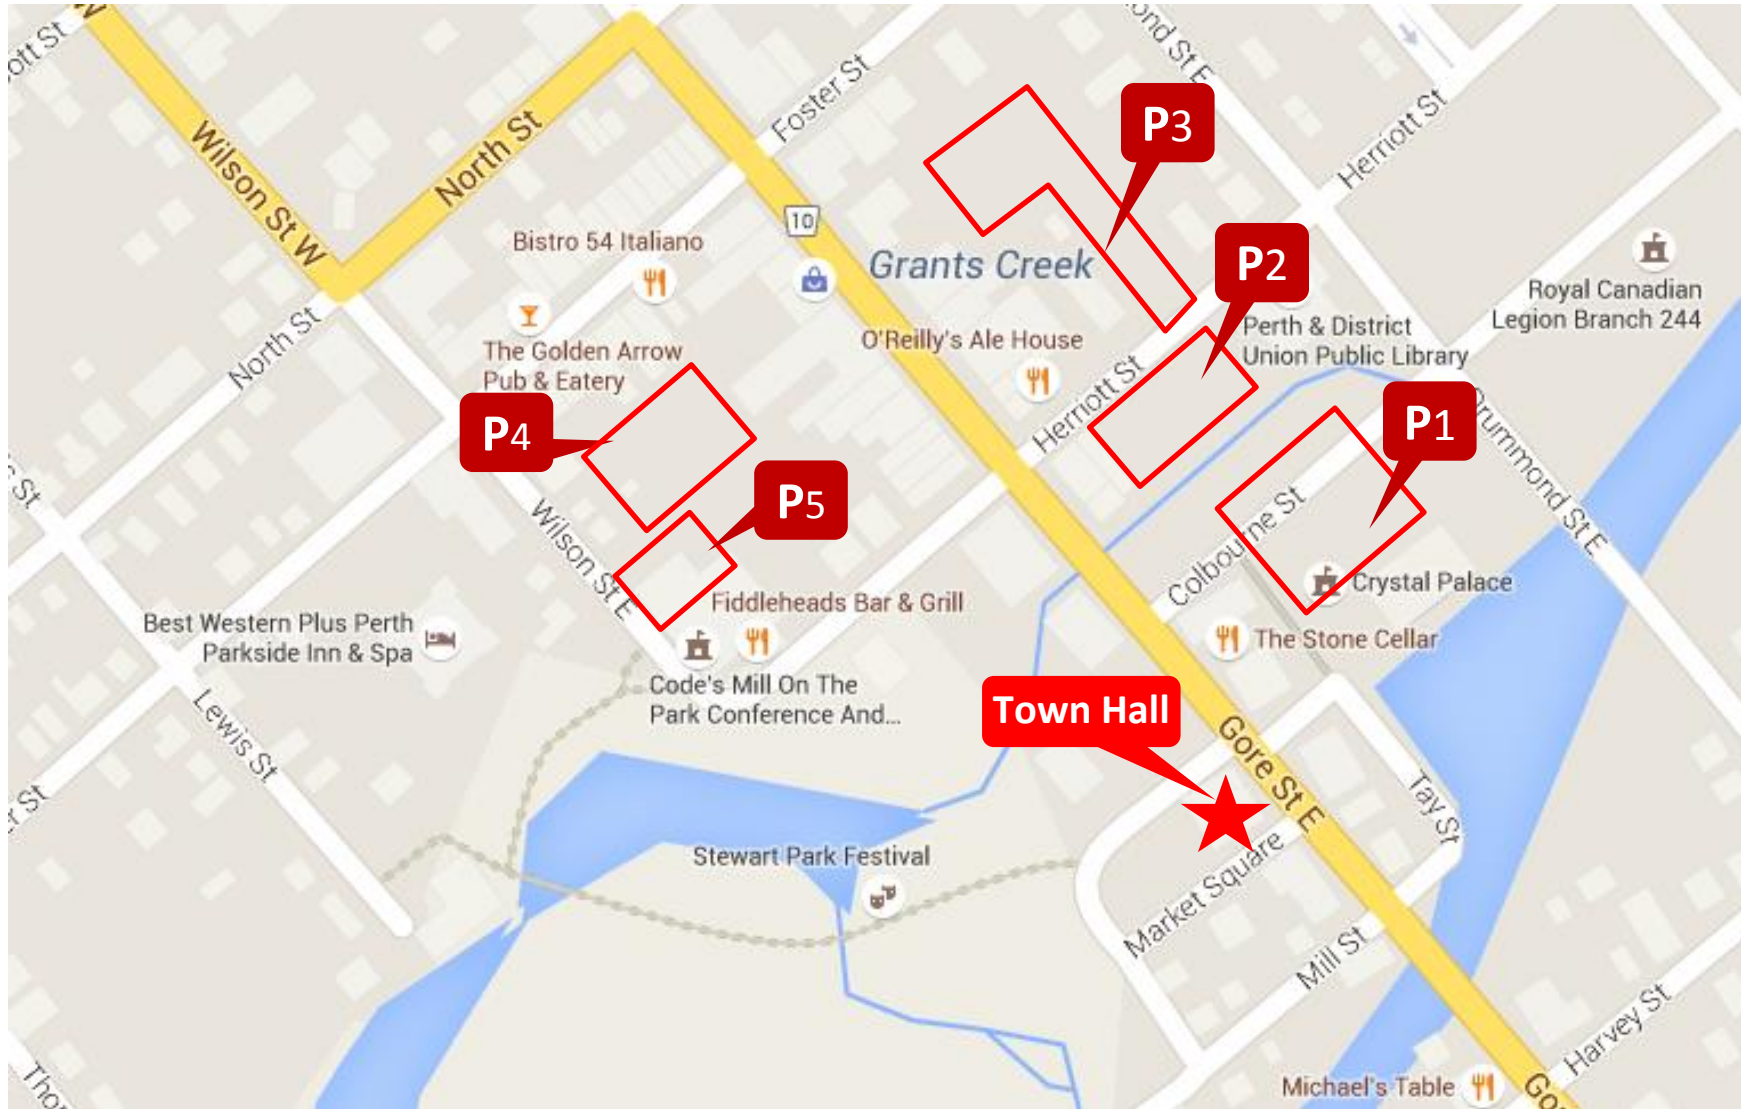

Town of Perth downtown parking guide

- P1** Basing Parking Lot # 1: across from town hall right beside the Crystal Palace
- P2** Herriott Street Parking Lot # 1: right next to Perth & District Union Public Library
- P3** Herriott Street Parking Lot # 2: behind Perth Museum entering from Herriott Street
- P4** Wilson Street Parking Lot # 1: behind the Red Fox Tavern enter across from Hotel
- P5** Wilson Street Parking Lot # 2: beside Code's Mill building (private lot, municipally enforced)